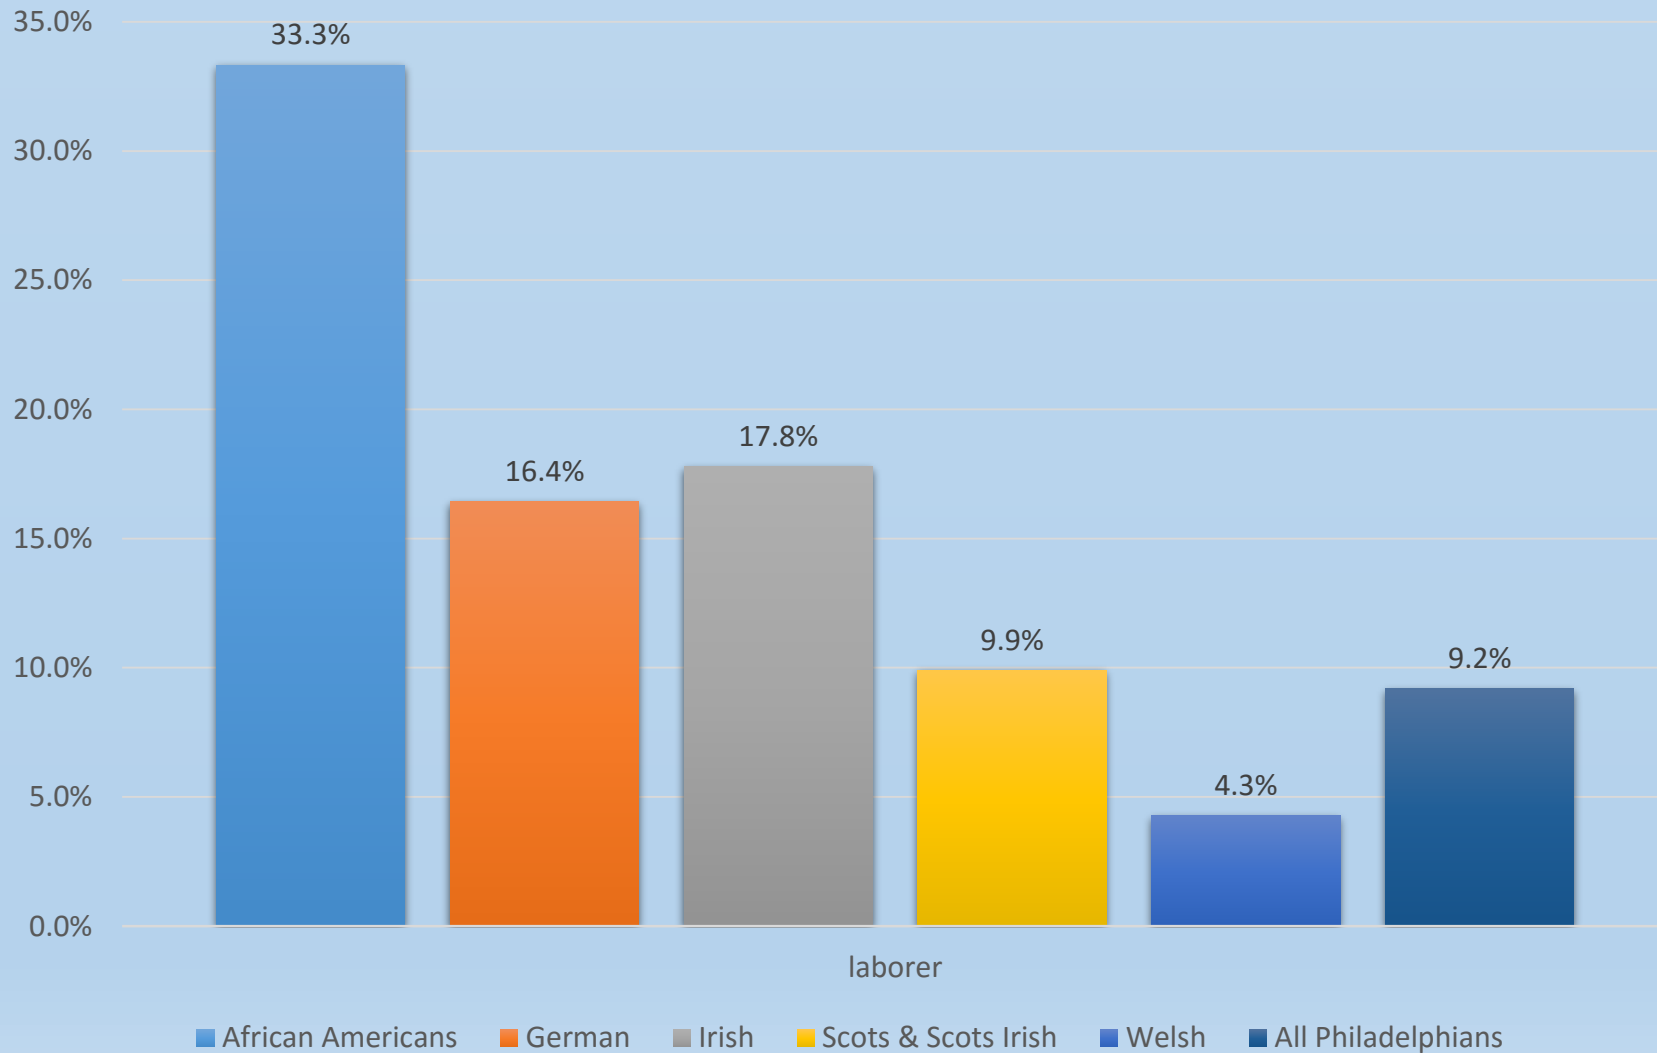

Figure 11

Proportion of Ethnic Groups who were Laborers in Philadelphia 1789-1791

Sources and Methodology:
See <http://www.mappinghistoricalphiladelphia.org/appendix-to-flaneur.html>