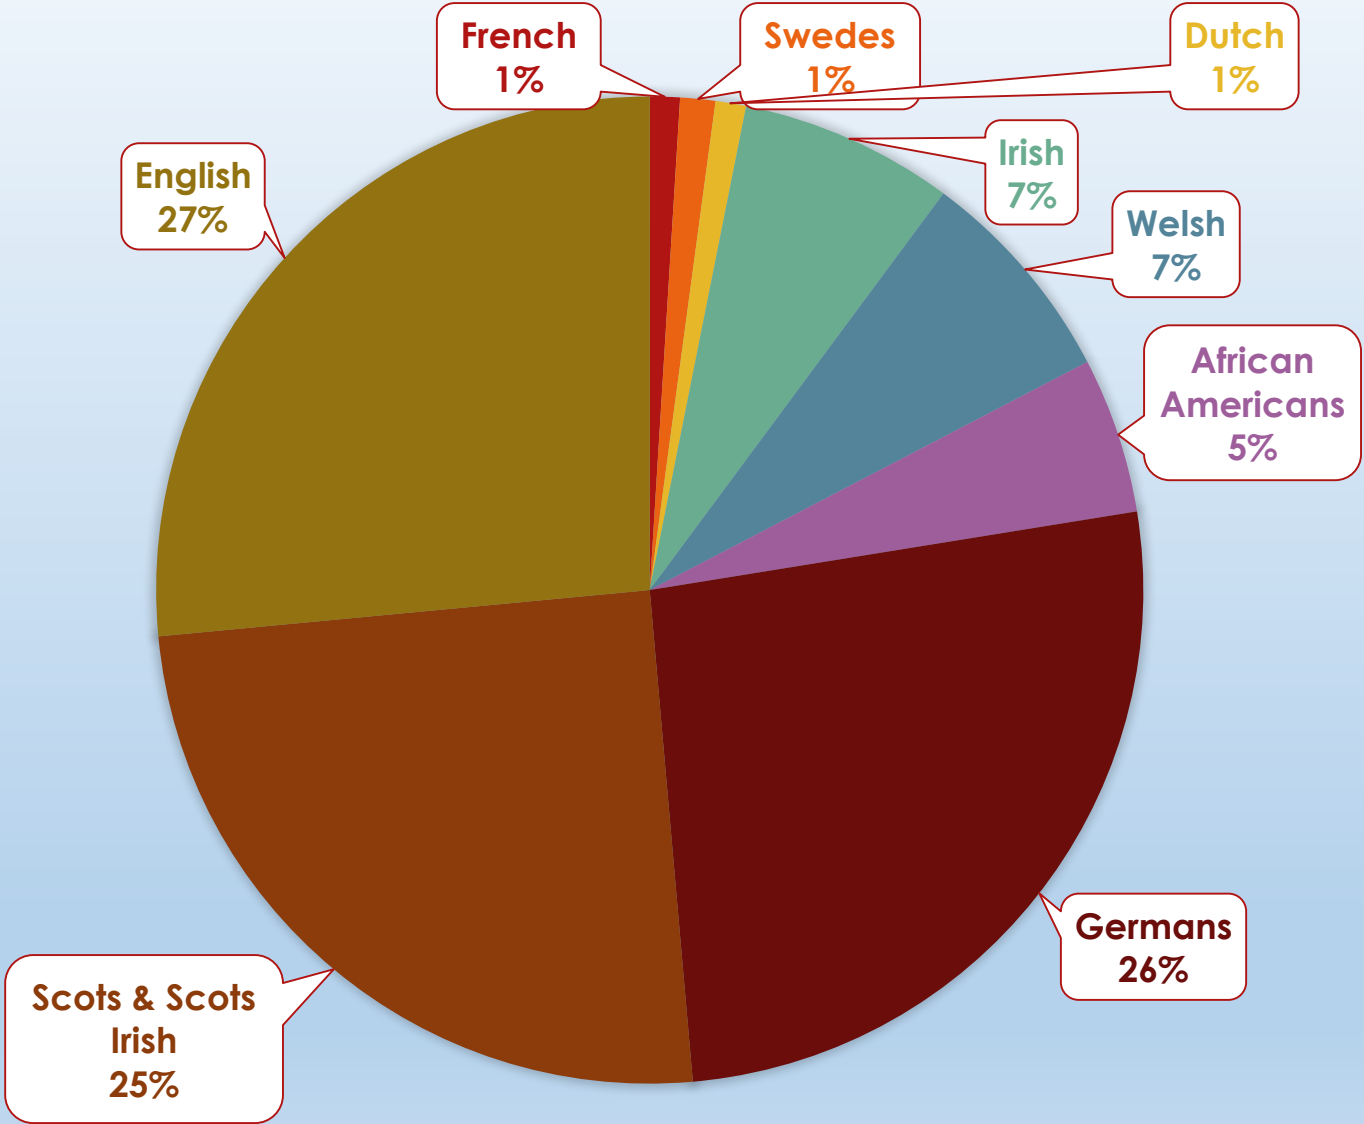

Ethnic Composition of Philadelphia 1790

Figure 2

Sources and Methodology:
See <http://www.mappinghistoricalphiladelphia.org/appendix-to-flaneur.html>